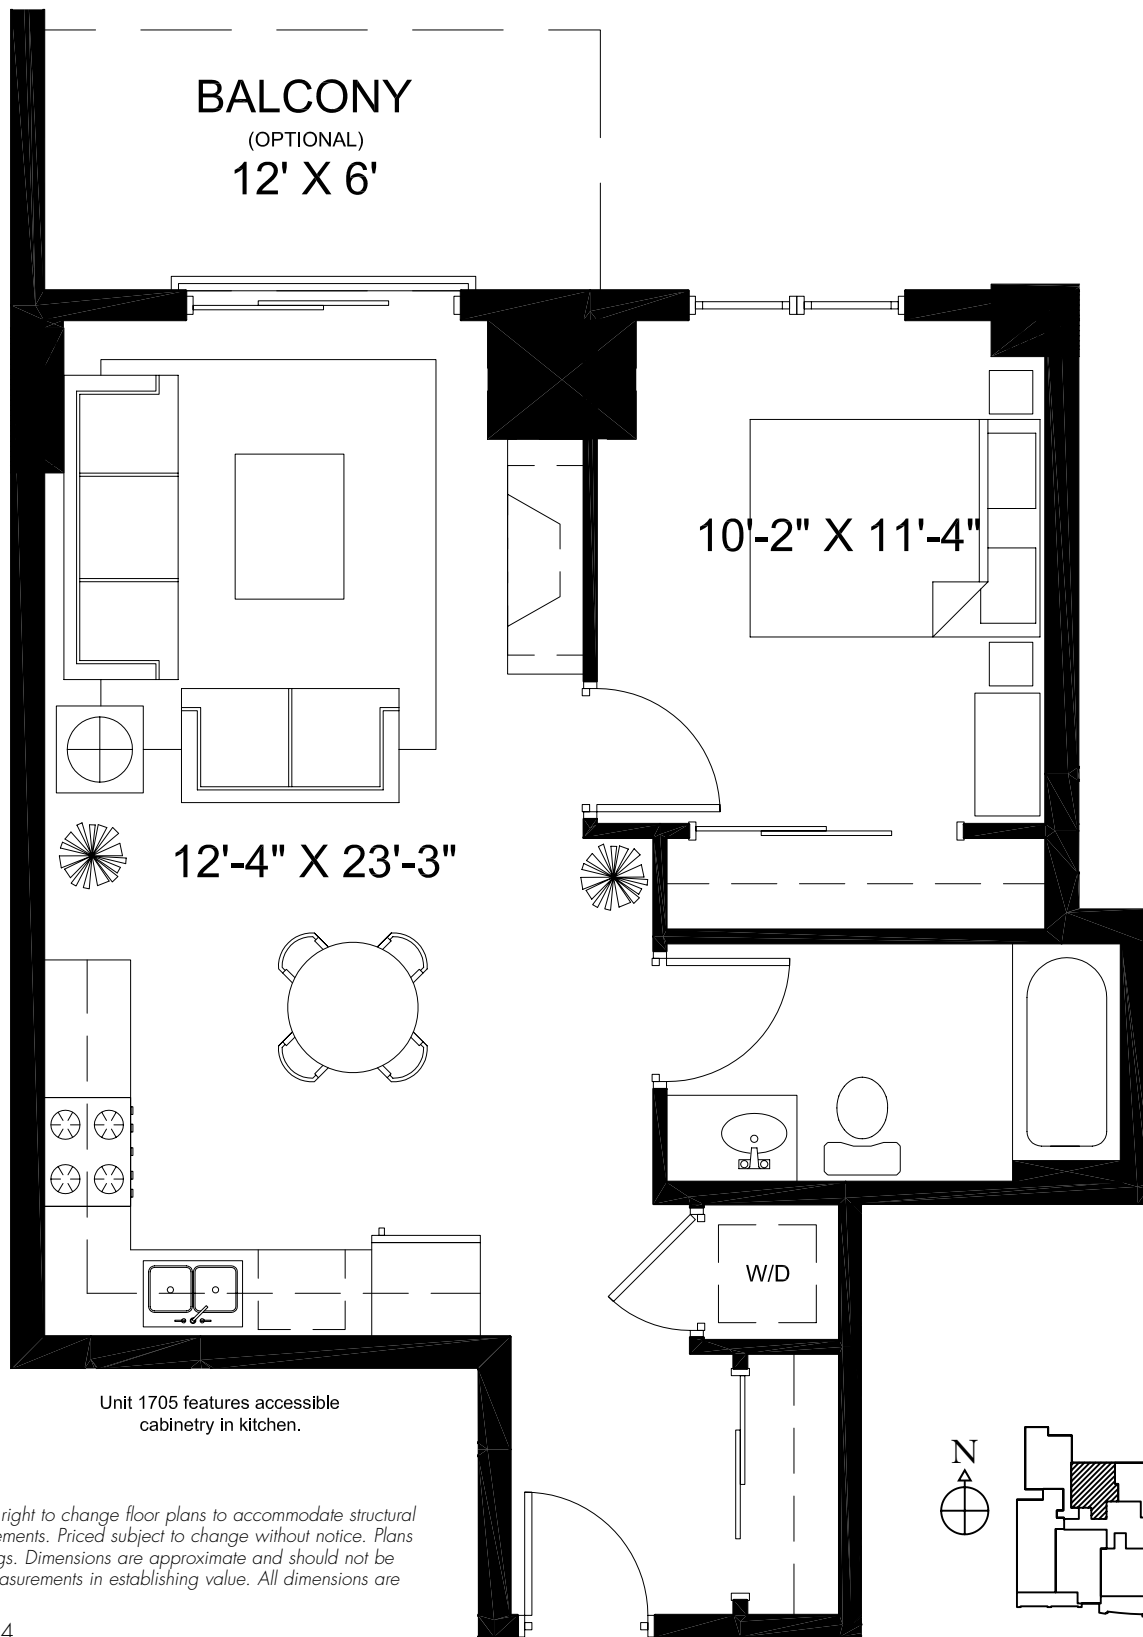

ADA PENTHOUSE 1705

SCOTT GRADEN: 312.475.7757 JIM LUBY: 312.475.7777

Park View East

SEDGWICK
PROPERTIES
Development Corporation

Koenig & Strey **GMAC**
Real Estate

828 WEST GRACE
www.parkvieweast.com